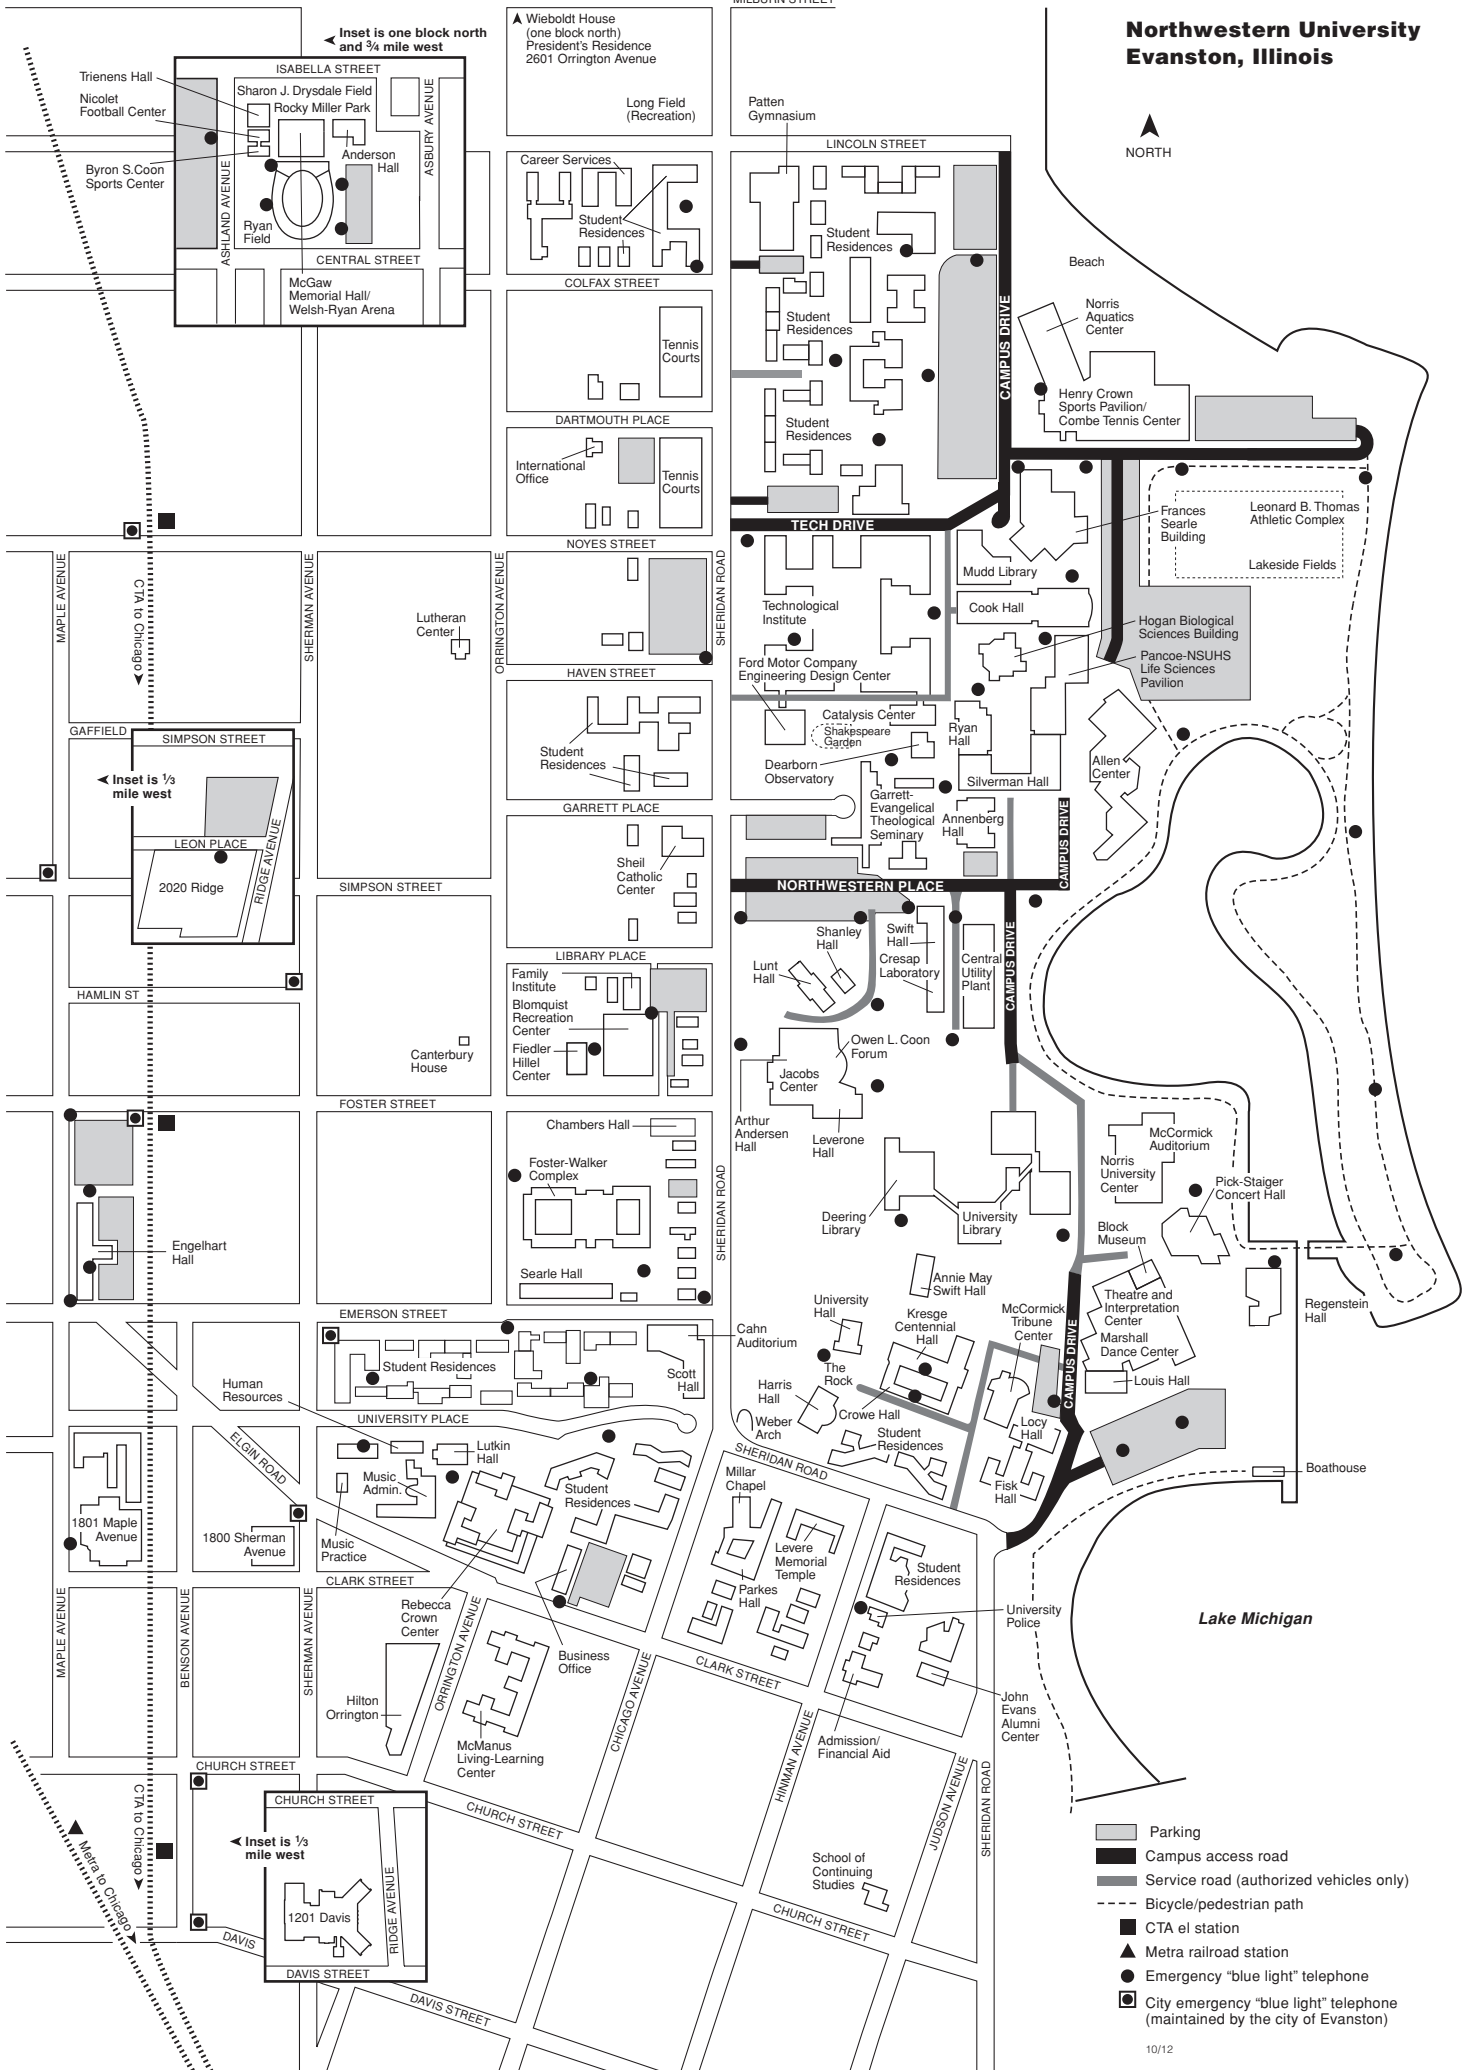

Northwestern University Evanston, Illinois

- Parking
- Campus access road
- Service road (authorized vehicles only)
- Bicycle/pedestrian path
- CTA el station
- Metra railroad station
- Emergency "blue light" telephone
- City emergency "blue light" telephone (maintained by the city of Evanston)